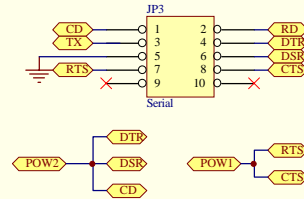

PIC16F84 Controller

Status LED

ISP Programming Interface

Serial EEPROM Filesystem

(Optional)

Seiko iChip Internet Data Pump

Clock Divider (/32)

RS232-C Interface

Serial Connector

Power Supply

Title		
Way Small Webserver (c) 1999 iReady		
Size	Number	Revision
B		Alpha 0.02
www.iready.com		
Date:	8-Sep-1999	Sheet 1 of 1
File:	C:\Client98\mike\worlds_smallest.sch	Drawn By: Michael W. Johnson