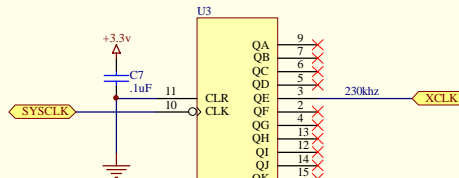

PIC16F84 Controller

Status LED

ISP Programming Interface

Serial EEPROM Filesystem

(Optional)

Seiko iChip Internet Data Pump

Clock Divider (/32)

RS232-C Interface

Serial Connector

Power Supply

Title		
Way Small Webserver (c) 1999 iReady		
Size	Number	Revision
B		Alpha 0.02
www.iready.com		
Date:	8-Sep-1999	Sheet 1 of 1
File:	C:\Client98\mike\worlds_smallest.sch	Drawn By: Michael W. Johnson