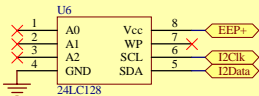

PIC16F84 Controller

Status LED

ISP Programming Interface

Serial EEPROM Filesystem

(Optional)

Seiko iChip Internet Data Pump

Clock Divider (/32)

RS232-C Interface